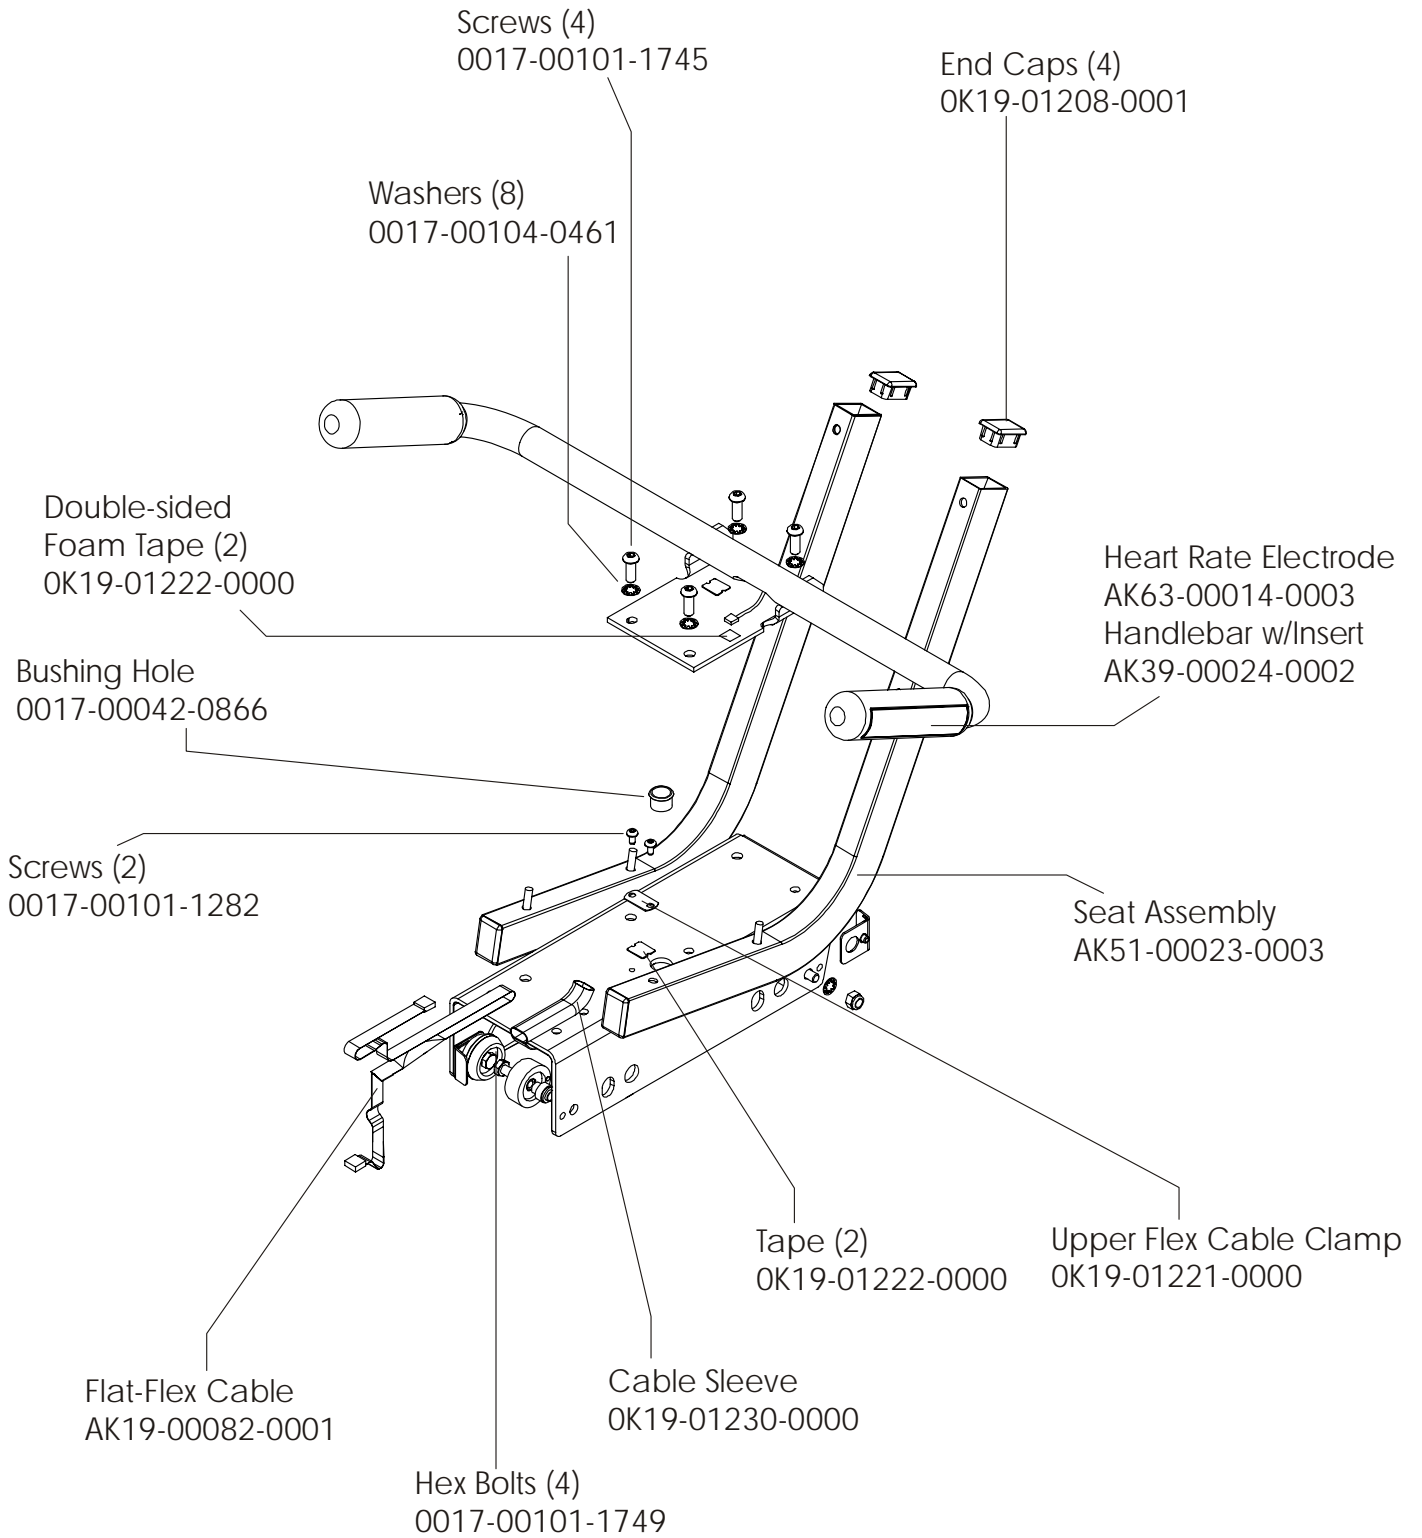

Belts and 6V Battery 7

Resistor Assembly 8

Power Control Board..... 9

Alternator w/Pulley 10

Crankshaft and Bearing Assembly 11

Intermediate Shaft and Bearing Assembly 12

Idler Bracket Assembly 13

Seat Assembly 14

Seat Bottom Assembly 15

Seat Frame Assembly 16

Seat Pads and Accessory Tray 17

Extrusion Assembly..... 18

Seat Locking Assembly 19

Wheel and Leveler 20

Cables 21

Description	Part No.
OPERATION MANUAL	M051-00K39-A167
POWER OPTION KIT 120V	GK39-00002-0002
POWER OPTION KIT 240/50V UK	GK39-00002-0004
POWER OPTION KIT 240V+AUS	GK39-00002-0005
POWER OPTION KIT 230/50V CON	GK39-00002-0006
HARDWARE BAG	GK39-00002-0008
TOUCH UP PAINT: SPRAY CAN .5 OZ BOTTLE W/APPLICATOR .33 OZ PEN	0017-00008-0204 0017-00008-0205 0017-00008-0206
SERVICE MANUAL	M051-00K39-A012

Resistor Assembly
AK39-00020-0001

Power Control Board Assembly
AK39-00022-0001

Alternator w/Pulley Assembly
AK63-00093-0000

Idler Bracket Assembly
AK63-00021-0000

Locking Assembly
AK51-00053-0001